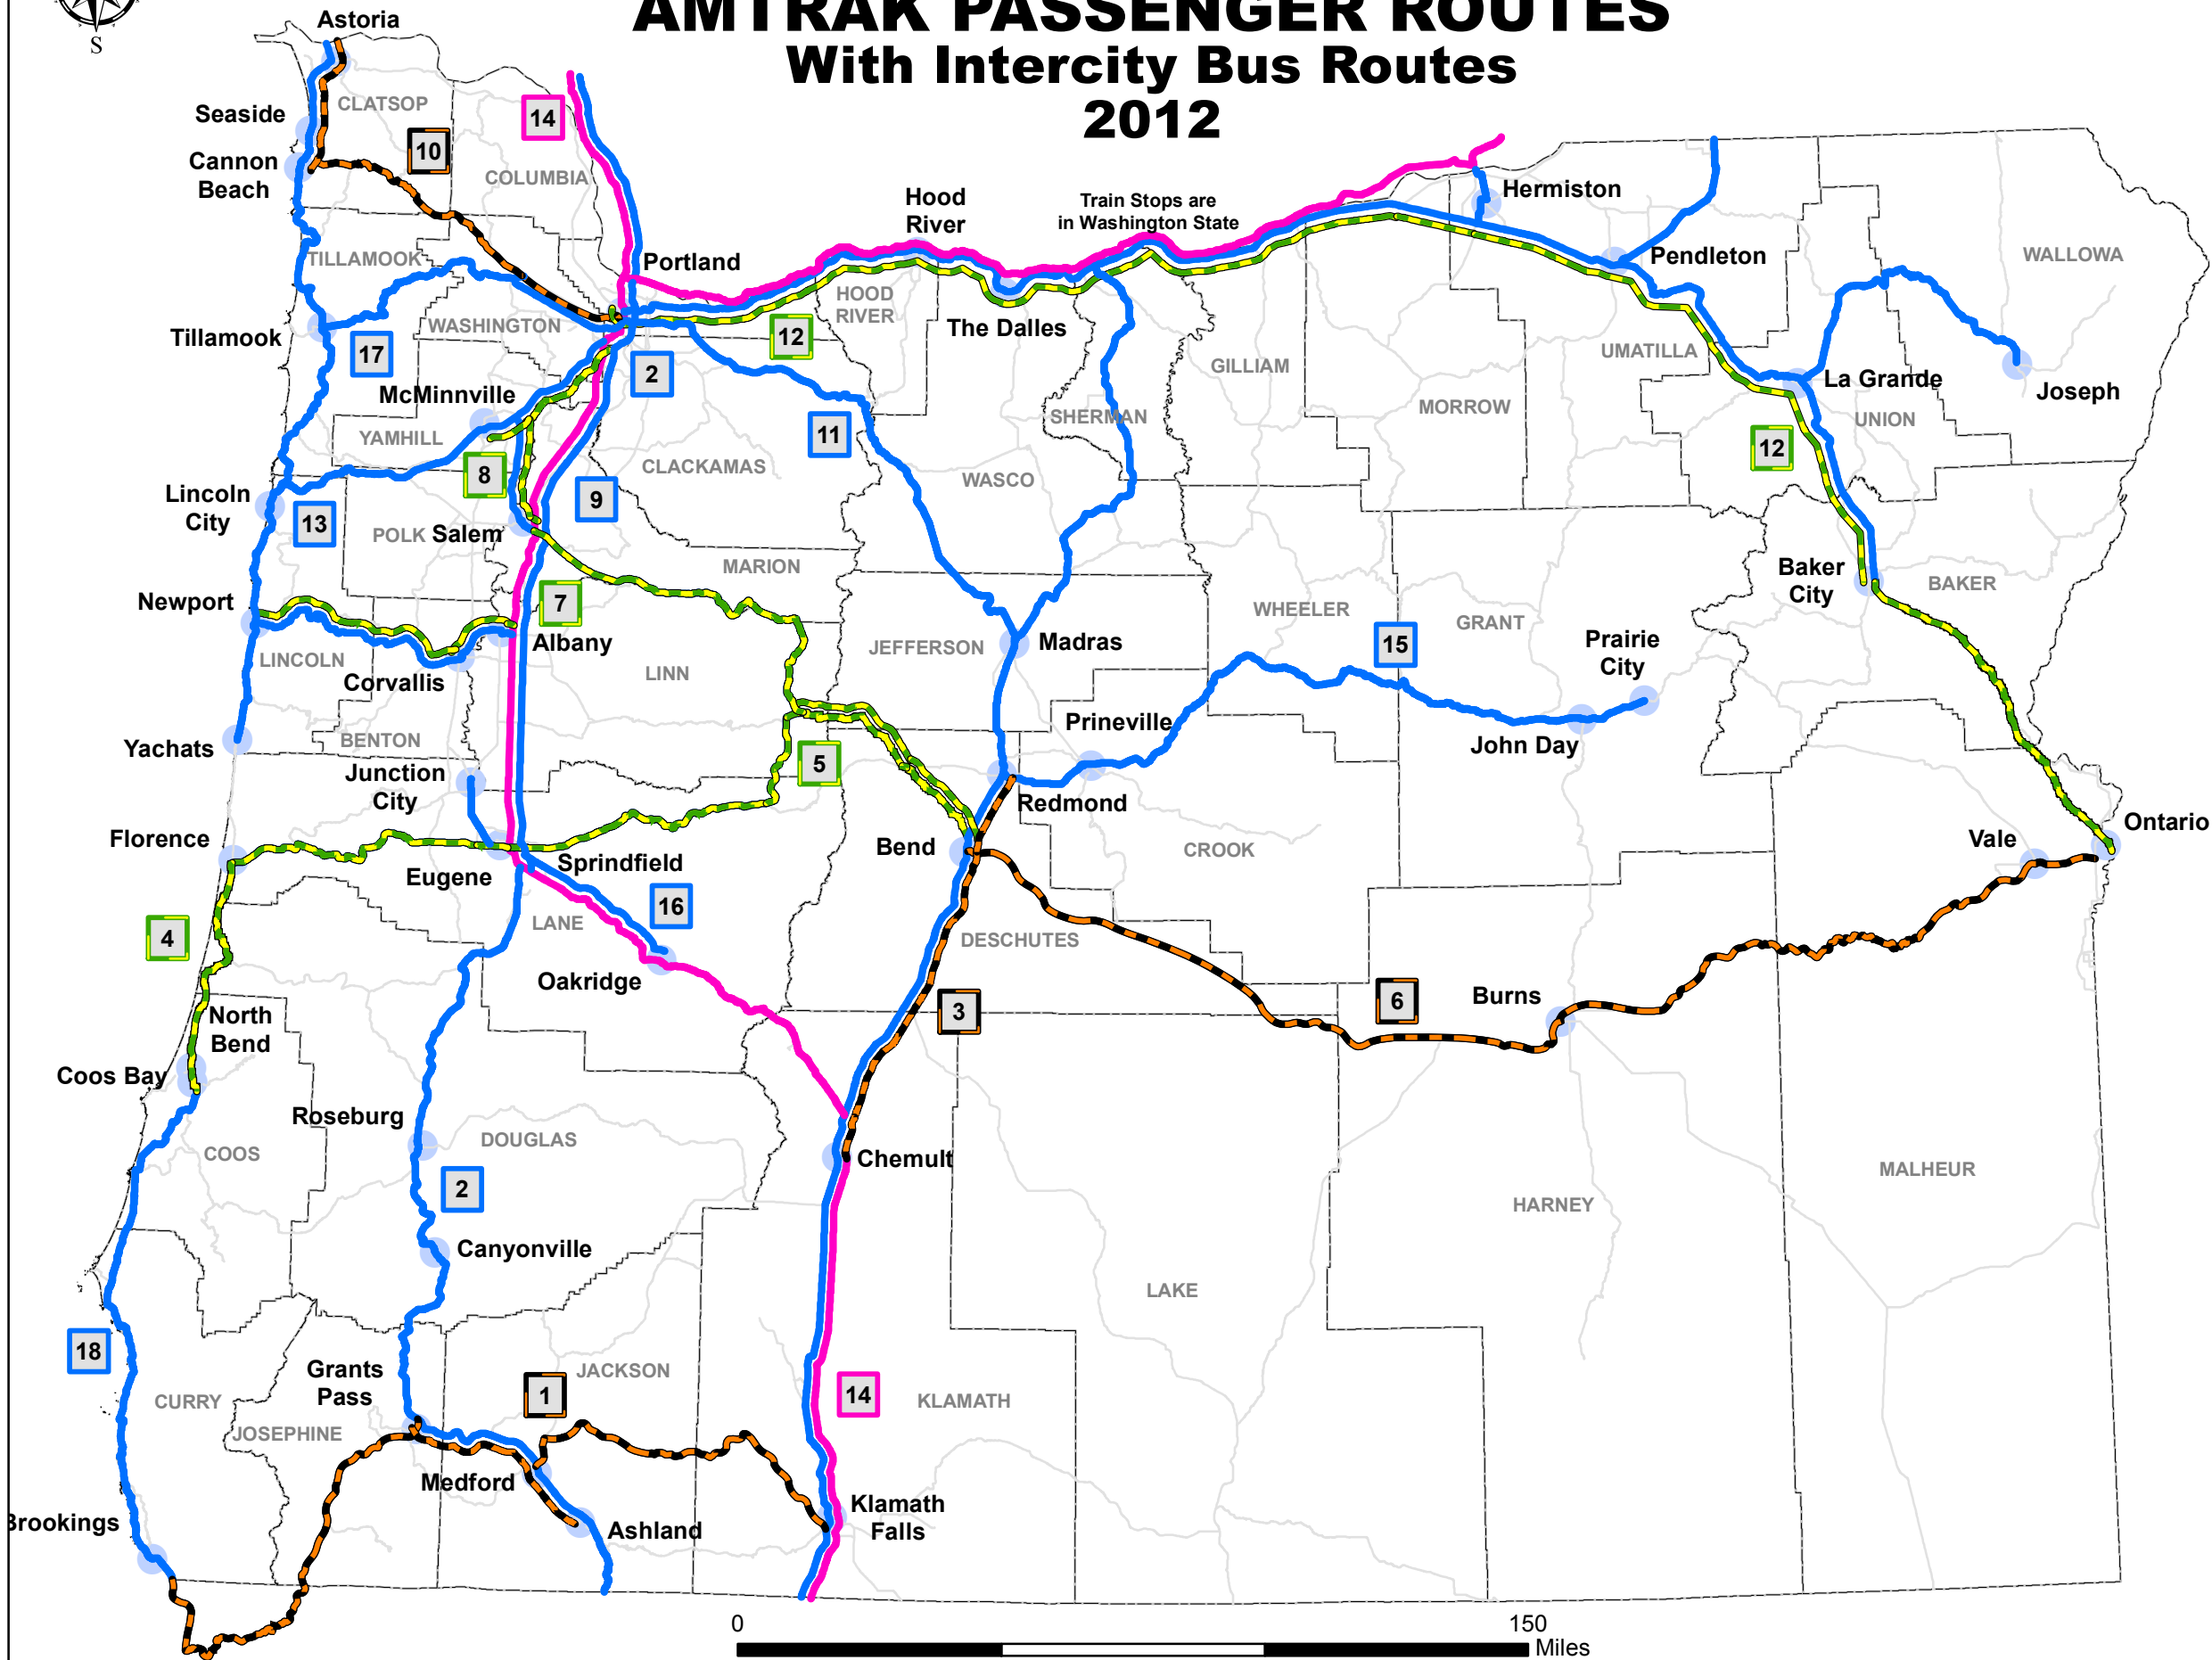

OREGON DEPARTMENT OF TRANSPORTATION

AMTRAK PASSENGER ROUTES

With Intercity Bus Routes

2012

- 1** SOUTHWEST POINT Amtrak Thruway (1 daily RT)
Klamath Falls-Medford-Ashland-Brookings
- 2** GREYHOUND LINES (4 daily RT)
Portland-Sacramento
- 3** HIGHDESERT POINT Amtrak Thruway (2 daily RT)
Chemult-Bend-Redmond
- 4** PORTER STAGE LINES Amtrak Thruway (2 daily RT)
Coos Bay-Eugene
- 5** PORTER STAGE LINES Amtrak Thruway (1 daily RT)
Eugene-Bend
- 6** EASTERN POINT Amtrak Thruway (1 daily RT)
Bend-Ontario
- 7** VALLEY RETRIEVER Amtrak Thruway (1 daily RT)
Newport-Corvallis-Salem-Bend
- 8** VALLEY RETRIEVER (1 daily RT)
Newport-Corvallis-Salem-Newberg-Portland
- 9** AMTRAK TRAINS & BUSES (6 daily RT)
Cascades, Coast Starlight & Thruway
Eugene-Albany-Salem-Portland
- 10** NORTHWEST POINT Amtrak Thruway (2 daily RT)
Astoria-Seaside-Cannon Beach-Portland
- 11** CENTRAL OREGON BREEZE (2 daily RT)
Portland-Bend
- 12** GREYHOUND LINES Amtrak Thruway (2 daily RT)
Portland-Boise-Salt Lake City
- 13** CARAVAN AIRPORT TRANSPORTATION (1 daily RT)
Yachats-Newport-Lincoln City-Newberg-Portland
- 14** AMTRAK COAST STARLIGHT (1 daily RT)
Los Angeles-Klamath Falls-Portland-Seattle
- 15** PEOPLE MOVER (1 RT Mon-Wed-Fri)
Prairie City-Bend
- 16** DIAMOND EXPRESS (3 RT ex. Sat-Sun-Holidays)
Oakridge-Eugene/Springfield
- 17** TILLAMOOK COUNTY (2 RT Mon thru Sat; 1 RT Sun)
TRANSPORTATION DISTRICT
Tillamook-Portland
- 18** CURRY PUBLIC TRANSIT/
COASTAL EXPRESS (3 RT weekdays)
Smith River-Brookings-Coos Bay-North Bend

Legend

- Intercity Bus Routes
- Interline Thruway Bus Routes
- State Thruway Bus Routes
- Train Routes and PDX - EUG Thruway Motorcoaches

RT Round Trips

"This product is for informational purposes and may not have been prepared for or be suitable for legal, engineering, or surveying purposes. Users of this information should review or consult the primary data and information sources to ascertain the usability of the information."