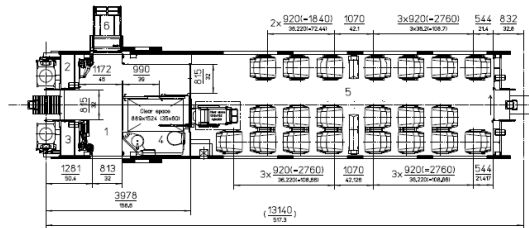

1<sup>st</sup> Class

15 bike spaces

Baggage

Bistro

Dining

**2 Trainsets  
13 Cars  
286 Seats**

**Coming to Oregon in 2012**